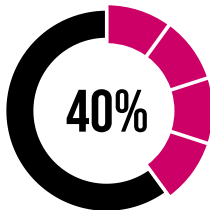

Domestic

International

Female

Male

Average GPA:

3.178

Undergrad Degrees

- Supply Chain Management
- Logistics and Supply Chain Management
- Biological Sciences
- Business Administration
- Accounting/Finance
- Industrial Engineering
- Industrial Administrative Engineering
- Criminal Justice
- Statistics
- Construction Management
- Mechanical Engineering
- Engineering Psychology
- Economics
- International Business