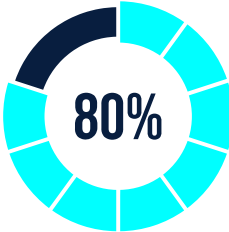

Domestic

International

Female

Male

Average GPA:

3.178

Undergrad Degrees

- Supply Chain Management
- Logistics and Supply Chain Management
- Biological Sciences
- Business Administration
- Accounting/Finance
- Industrial Engineering
- Industrial Administrative Engineering
- Criminal Justice
- Statistics
- Construction Management
- Mechanical Engineering
- Engineering Psychology
- Economics
- International Business